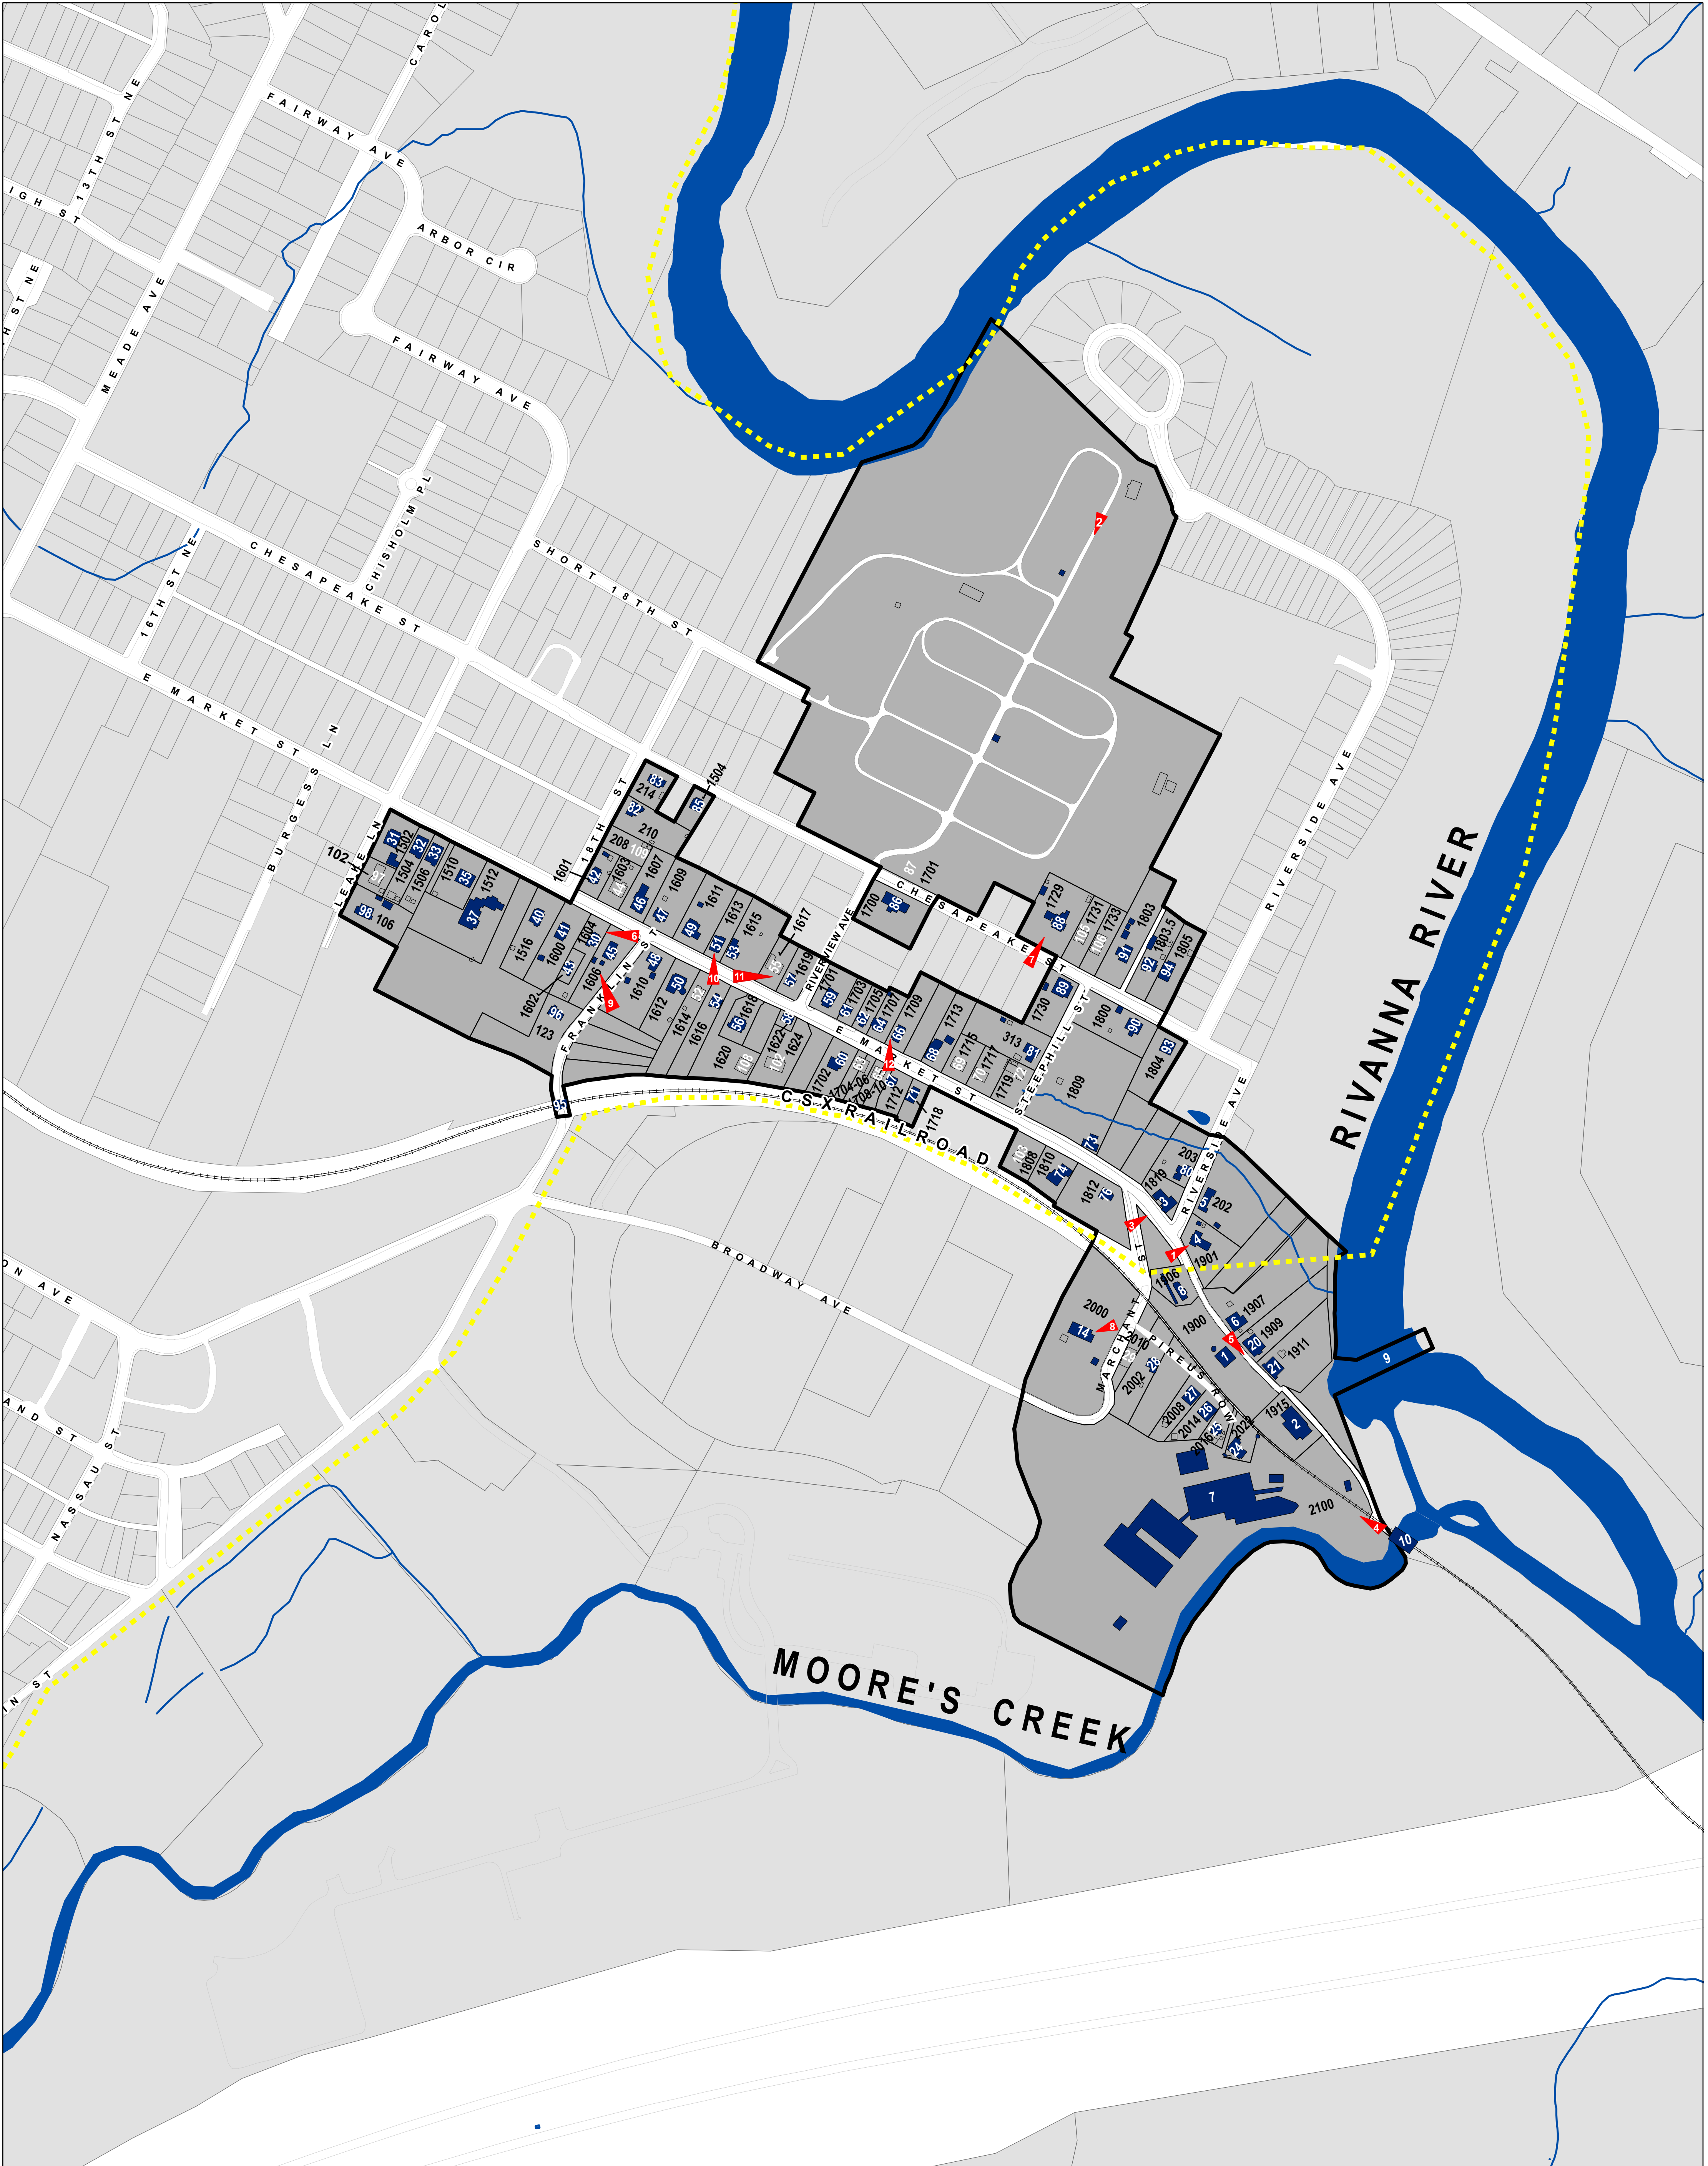

PROPOSED WOOLEN MILLS VILLAGE NATIONAL REGISTER HISTORIC DISTRICT AUGUST 2009

- City Limits
- Proposed District
- Contributing Resource
- Non-Contributing Resource
- 1808 Resource Address
- 53 DHR Number (002-I260-0__)
- 2 Photo Key Arrow

0 120 240 480 720 960 Feet